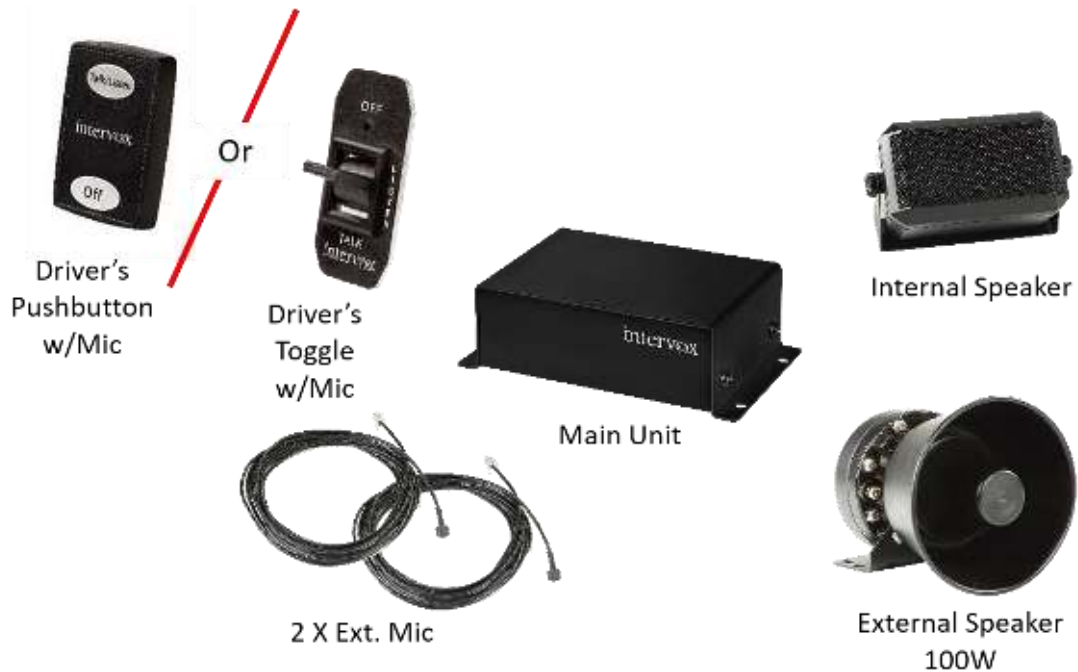

GYM 12CN / 12CN Lux (100Watt) - Datasheet

Internal-External Intercom for Armored Vehicles or Luxury Cars

Kit Content:

- 1 X Main Unit 100W
- 1 X External Speaker 100W
- 1 X Internal Speaker
- 2 X External Microphones w/Cable
- 1 X Driver's Single Toggles Switch w/Mic Or 1 X Driver's Pushbutton (2) w/Mic
- 1 X Plug-n-Play Cable Harness

Technical Specification

Main Unit

Operating Supply Voltage:	11-15VDC
Output Power:	100W
Power consumption:	Max- 4A/ 8A, Standby mode < 23mA
Output Impedance:	Between 2-8 Ohms (Normally 4 Ohms)
Harmonic distortion:	< 1%
Dimensions Electronic Unit (100W):	36x75x110 mm Net Weight: 0.2 kg

Accessories:

Internal and External Microphones

Sensitivity:	-70±2 dB 0 dB 1V/micro bar. 1 kHz
Frequency range:	30-16000 Hz
Operation voltage:	6.3 V

Control Panels

Dimensions Luxury car control panel:	8x35x55 mm
Dimensions Emergency car control panel:	15x22x45 mm

Internal and External Speakers

External Speaker Power	100W
Dimensions External Speaker:	185x120x160mm Net Weight: 1.5kg
Dimensions Internal Speaker:	30x70x74 mm Net Weight: 0.3kg

Main Unit:

Front View

Listen Vol.